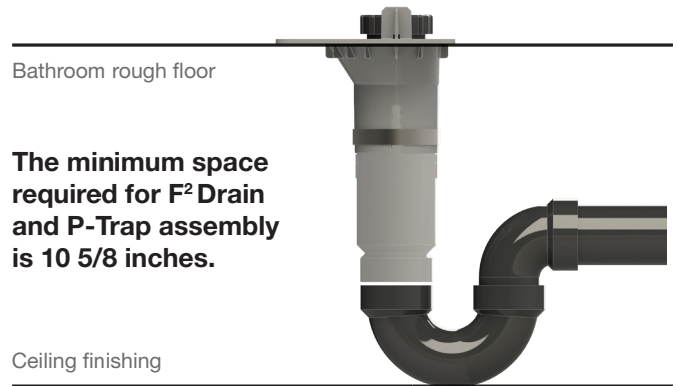

Now available in
PVC!

Patent pending

CVPC kit for
commercial application
Also available

F² Drain is sold **separately**
or in **packs of 12**

MAAX Commitment to Plumbers & Builders

Fast & easy installation - Quick connection and perfect alignment without measurements

Peace of mind - Allows you to do a quick leak test before completing the installation

Serviceable - Access plumbing with ease

Exclusive - Works with MAAX's most popular freestanding bathtubs

Reduce damage risk - Use our new bathtub templates to position the **F² Drain** at rough-in step and order your bathtub later