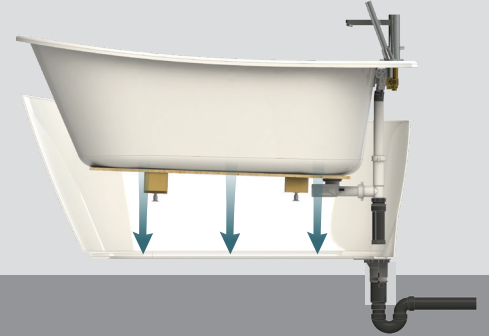

Now available in
PVC!

Patent pending

CVPC kit for
commercial application
Also available

F² Drain is sold **separately**
or in **packs of 12**

MAAX Commitment to Plumbers & Builders

Fast & easy installation - Quick connection and perfect alignment without measurements

Peace of mind - Allows you to do a quick leak test before completing the installation

Serviceable - Access plumbing with ease

Exclusive - Works with MAAX's most popular freestanding bathtubs

Reduce damage risk - Use our new bathtub templates to position the **F² Drain** at rough-in step and order your bathtub later