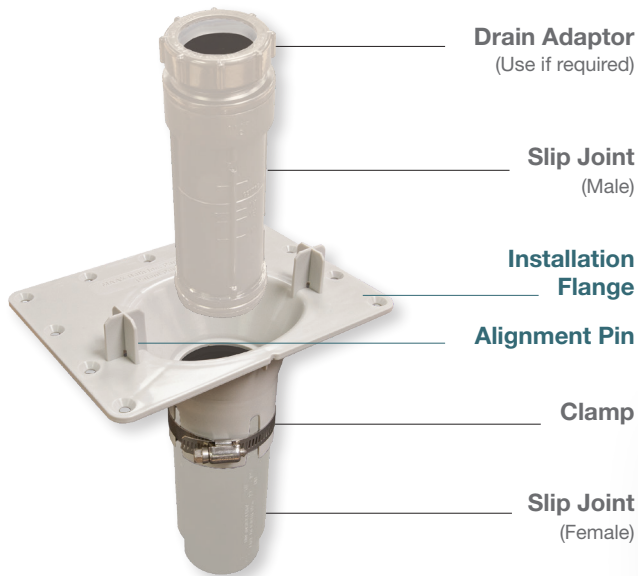

Now available in
PVC!

Patent pending

CVPC kit for
commercial application
Also available

F² Drain is sold **separately**
or in **packs of 12**

MAAX Commitment to Plumbers & Builders

Fast & easy installation - Quick connection and perfect alignment without measurements

Peace of mind - Allows you to do a quick leak test before completing the installation

Serviceable - Access plumbing with ease

Exclusive - Works with MAAX's most popular freestanding bathtubs

Reduce damage risk - Use our new bathtub templates to position the **F² Drain** at rough-in step and order your bathtub later