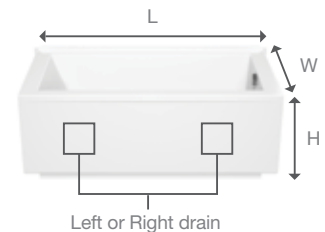

Discover the Elegant and Practical ModulR Bathtub

The **ModulR** bathtub offers a **sleek and refined look** that blends beautifully with the design of **trendy urban constructions**. The subtle integration of the toe-kick gives the impression that the bathtub floats in the room. You'll love the **on-trend, minimalist style** of this bathtub!

Flexibility

INSTALLATION TYPE

- Wall-mounted
- Corner right
- Corner left

INTERIOR TYPE

- **With or without armrests**, depending on the comfort desired

DIMENSIONS

- 60" (L) x 32" (W) x 23" (H)

Versatility

DRAIN POSITION

- **Right or left-hand drain**, regardless of the installation type

OPTIONS AND ACCESSORIES

- Apron with **large magnetic access panel** for quick and easy access to the plumbing
- Brass waste and **overflow for high rise constructions**, available in chrome or brushed nickel
- Compatible with the **F2 Drain** by MAAX, which gives quick and easy access to the pipes without having to break the plumbing or demolish the ceiling
- White **cushion** with 2 suction pads for maximum comfort