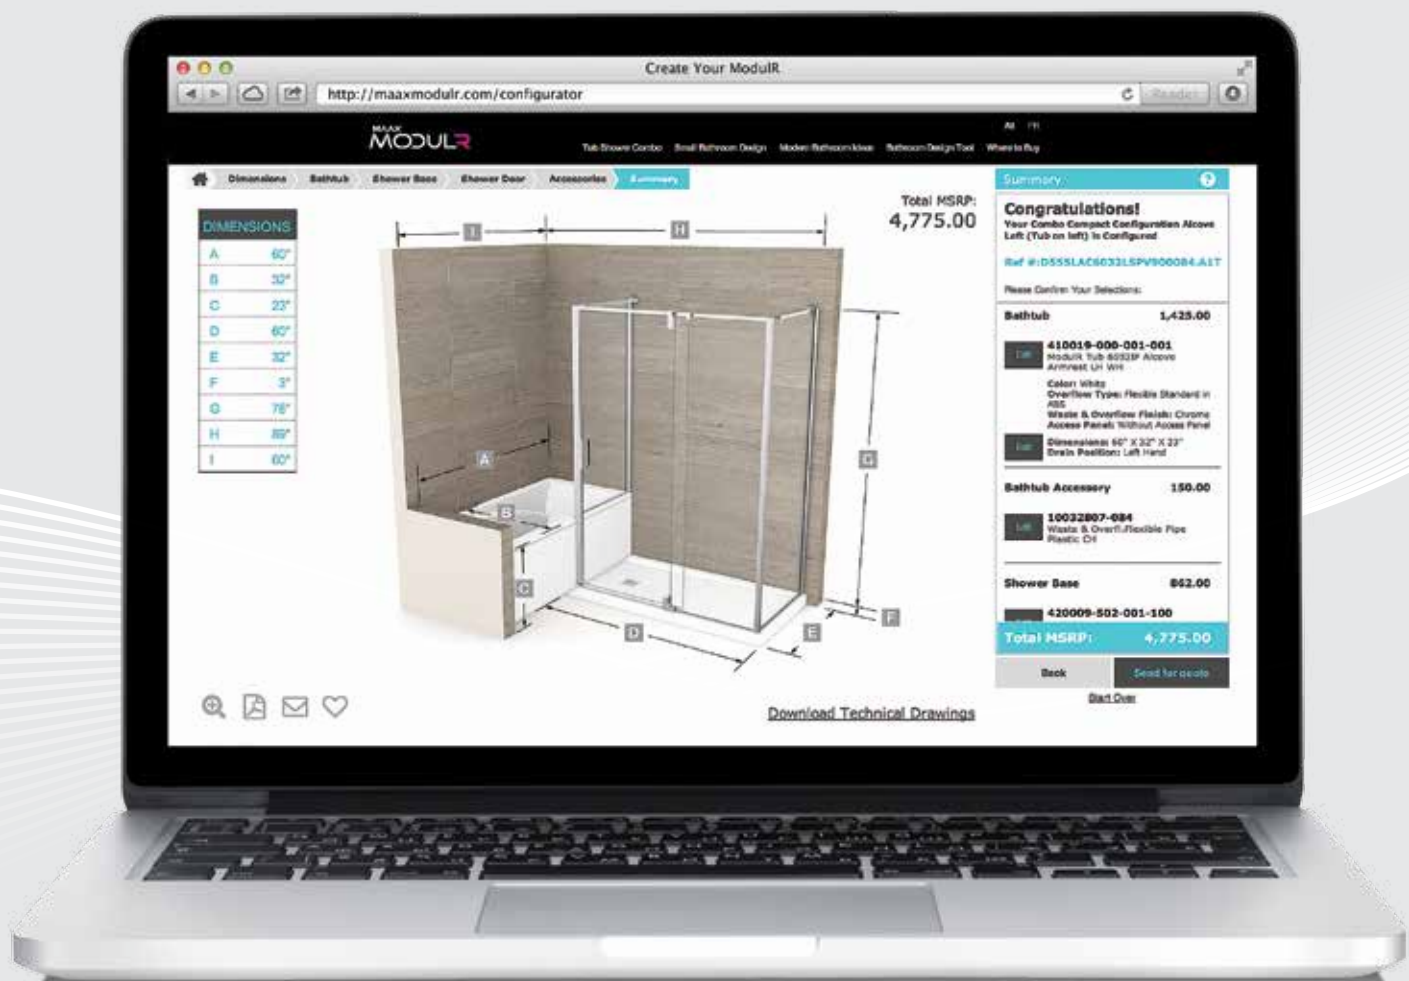

THE POWER OF CUSTOMIZATION

One simple tool,
more than 1,000 possibilities!

MAAX[®]
Enjoy the experience

MODULR

FLEXIBLE AND SIMPLE

Designed to Increase Efficiency

The range of **ModulR** products offers unrivaled flexibility through an impressive number of configurations and options. To help you design your complete **ModulR** solution, **MAAX has created an online configuration tool that replaces our traditional price list. In just a few minutes, you can design the perfect bathroom with a custom bathtub, shower, or combo (bathtub and shower). Try it now!**