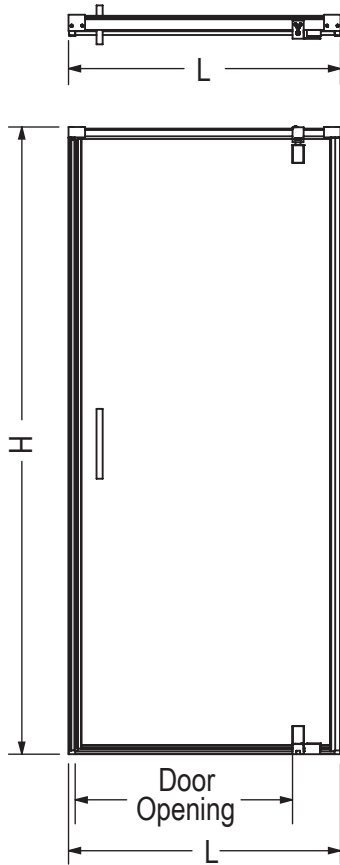

Door 36"

Door 32" - 34" - 48" - 60"

Code	Description	H	M	L Adjustable	F	Door Opening	Wall Adjustment	Encumbrance
137837	ModulR Door 32" x 78"	78"	78 3/8"	29 7/8" - 32"	4" - 5"	23"	3/4"	24 3/8"
137836	ModulR Door 34" x 78"	78"	78 3/8"	31 7/8" - 34"	6" - 7"	23"	3/4"	24 3/8"
137835	ModulR Door 36" x 78"	78"	78 3/8"	34" - 34 5/8"	-	26 1/2"	3/4"	27 7/8"
137833	ModulR Door 48" x 78"	78"	78 3/8"	45 1/8" - 47"	15 1/4" - 16 1/4"	26 1/2"	3/4"	27 7/8"
137832	ModulR Door 60" x 78"	78"	78 3/8"	57 1/8" - 59"	27 1/4" - 28 1/4"	26 1/2"	3/4"	27 7/8"

All dimensions are approximate. Structure measurements must be verified against the unit to ensure proper fit.