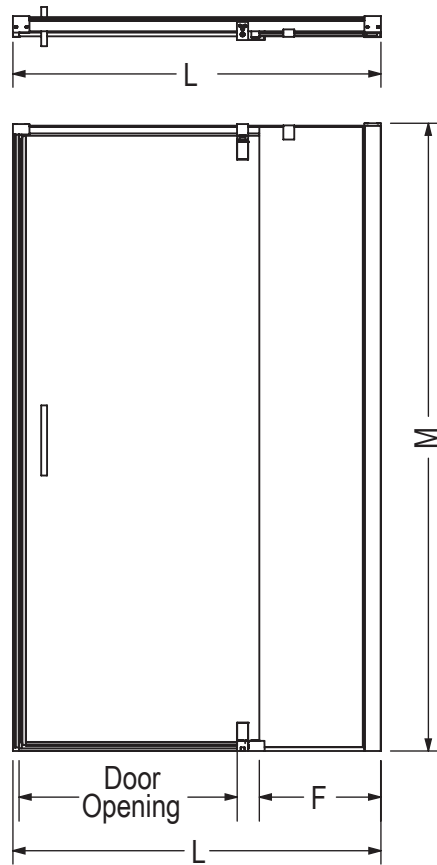

Door 36"

Door 32" - 34" - 48" - 60"

Code	Description	H	M	L Adjustable	F	Door Opening	Wall Adjustment	Encumbrance
137837	ModulR Door 32" x 78"	78"	78 3/8"	29 7/8" - 32"	4" - 5"	23"	3/4"	24 3/8"
137836	ModulR Door 34" x 78"	78"	78 3/8"	31 7/8" - 34"	6" - 7"	23"	3/4"	24 3/8"
137835	ModulR Door 36" x 78"	78"	78 3/8"	34" - 34 5/8"	-	26 1/2"	3/4"	27 7/8"
137833	ModulR Door 48" x 78"	78"	78 3/8"	45 1/8" - 47"	15 1/4" - 16 1/4"	26 1/2"	3/4"	27 7/8"
137832	ModulR Door 60" x 78"	78"	78 3/8"	57 1/8" - 59"	27 1/4" - 28 1/4"	26 1/2"	3/4"	27 7/8"

All dimensions are approximate. Structure measurements must be verified against the unit to ensure proper fit.