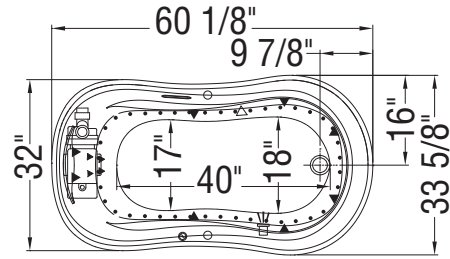

MICRO-JETS SYSTEM

HYDROSENS, BACKMAX
AND AIR SYSTEM

- (▲): Indicates whirlpool and backjets positioning
- (△): Indicates suction positioning
- (●): Indicates airjets positioning
- (✎): Indicates chromatherapy light positioning

All dimensions are approximate. Structure measurements must be verified against the unit to ensure proper fit.