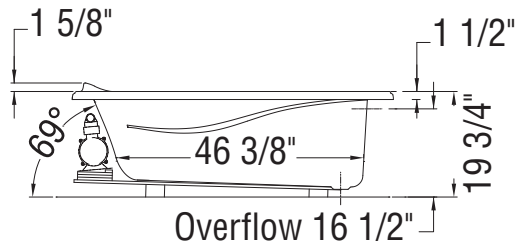

MICRO-JETS SYSTEM

HYDROSENS, BACKMAX
AND AIR SYSTEM

- (▲): Indicates whirlpool and backjets positioning
- (△): Indicates suction positioning
- (●): Indicates airjets positioning
- (✎): Indicates chromatherapy light positioning

All dimensions are approximate. Structure measurements must be verified against the unit to ensure proper fit.