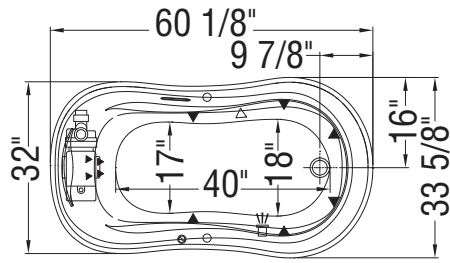

MICRO-JETS SYSTEM

HYDROSENS, BACKMAX
AND AIR SYSTEM

- (▲): Indicates whirlpool and backjets positioning
- (△): Indicates suction positioning
- (●): Indicates airjets positioning
- (✎): Indicates chromatherapy light positioning

All dimensions are approximate. Structure measurements must be verified against the unit to ensure proper fit.