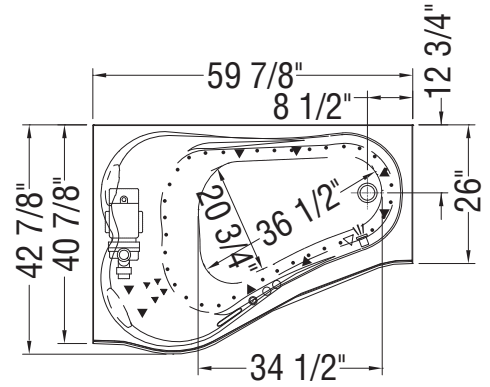

MICRO-JETS SYSTEM

HYDROSENS, BACKMAX
AND AIR SYSTEM

- (▲): Indicates whirlpool and backjets positioning
- (△): Indicates suction positioning
- (●): Indicates airjets positioning
- (☞): Indicates chromatherapy light positioning

All dimensions are approximate. Structure measurements must be verified against the unit to ensure proper fit.