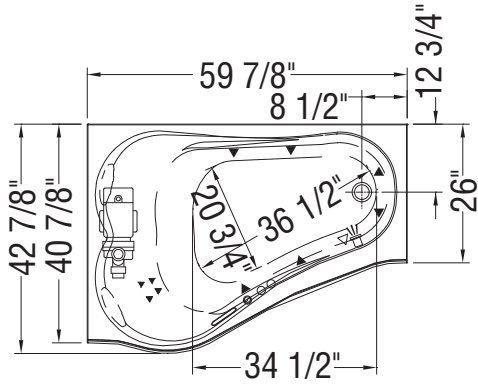

MICRO-JETS SYSTEM

HYDROSENS, BACKMAX
AND AIR SYSTEM

- (▲): Indicates whirlpool and backjets positioning
- (△): Indicates suction positioning
- (●): Indicates airjets positioning
- (☞): Indicates chromatherapy light positioning

All dimensions are approximate. Structure measurements must be verified against the unit to ensure proper fit.