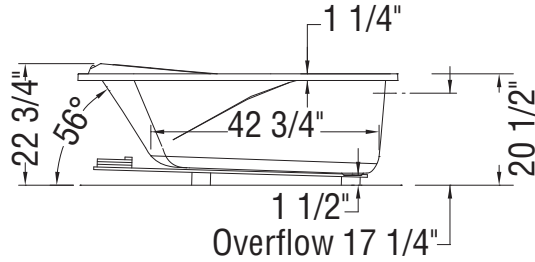

MICRO-JETS SYSTEM

HYDROSENS, BACKMAX
AND AIR SYSTEM

- (▲): Indicates whirlpool and backjets positioning
- (△): Indicates suction positioning
- (●): Indicates airjets positioning
- (☞): Indicates chromatherapy light positioning

All dimensions are approximate. Structure measurements must be verified against the unit to ensure proper fit.